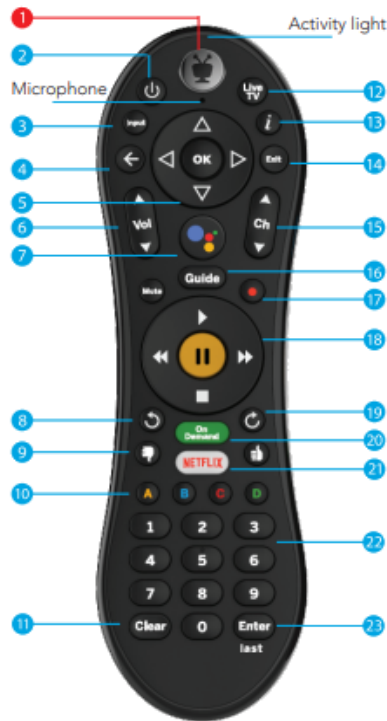

TiVo Stream DVR Remote

- 1 The TIVO BUTTON takes you to the Home screen.
- 2 POWER button turns the TV on or off.
- 3 INPUT selects the input for your TV.
- 4 BACK goes back to the previous screen.
- 5 Use the ARROW BUTTONS to navigate the TiVo menus. When watching video, press OK to bring up TrickPlay controls, UP to see the mini guide and DOWN to see the full Info banner, Continue Watching panel, and Favorite Channels panel.
- 6 VOLUME and MUTE control the volume on your TV.
- 7 Press and release the Google Assistant button to talk to Google.
- 8 REPLAY repeats the last eight seconds of the show. In the Guide, REPLAY jumps 24 hours back.
- 9 Use the THUMBS UP and THUMBS DOWN confirm certain commands, as instructed on screen.
- 10 A opens the categories list in What to Watch. B changes the sort order of My Shows. C jumps to the next filter in My Shows. D removes a tile from the Continue Watching panel.
- 11 CLEAR dismisses items appearing over live TV and deletes titles from My Shows and the To Do List.